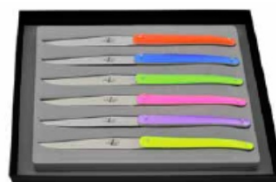

Christian GHION

TABLE KNIVES

T6 GHION BN	Set of 6 table knives, 2 stainless steel bolsters, black horn tip handles, shiny finish	$1 100,00
T GHION BN		$184,00
T2 GHION BN	Set of 2 table knives, 2 stainless steel bolsters, black horn tip handles, shiny finish	$420,00
T6 GHION FRD	Set of 6 table knives, 2 stainless steel bolsters, ash tree handles, shiny finish - Water resistant	$1 140,00
T GHION FRD		$190,00
T2 GHION FRD	Set of 2 table knives, 2 stainless steel bolsters, ash tree handles, shiny finish - Water resistant	$430,00
T6 PAS FRD	Set of 6 « Gérald Passadat » table knives, full ash tree handles, shiny finish - Water resistant	$1 170,00
T PAS FRD		$195,00
T2 PAS FRD	Set of 2 « Gérald Passadat » table knives, full ash tree handles, shiny finish - Water resistant	$440,00
T6 MASSIF BRI	Set of 6 table knives, all forged into one piece of stainless steel, shiny finish - Water resistant	$640,00
T MASSIF BRI		$107,00

Jean-Michel WILMOTTE

TABLE KNIVES

Available colours : ROS (Pink), VE (Green), RO (Red), CV (Yellow), MAU (Purple), BLEF (Blue), NOIR (Black), BLAN (White), GRIS (Grey), LDV (Wine red)

T6 W IN FL	Set of 6 table knives, full acrylic glass handles, shiny finish	$1 100,00
T2 W IN FL	Set of 2 table knives, full acrylic glass handles, shiny finish	$364,00
T W IN FL		$184,00
T6 LW1	Set of 6 « Cyril Lignac » table knives, full aluminum handles, resistant steel blade, shiny finish	$940,00
T LW1		$157,00
T2 LW1	Set of 2 « Cyril Lignac » table knives, full aluminum handles, resistant steel blade, shiny finish	$368,00
T6 LW2	Set of 6 « Cyril Lignac » table knives, full aluminum handles, black resistant steel blade	$1 140,00
T LW2		$190,00
T2 LW2	Set of 2 « Cyril Lignac » table knives, full aluminum handles, black resistant steel blade	$430,00

matali CRASSET - Pierre HERMÉ

CAKE KNIFE

Available colours : NOIR (Black), ORANGE (Orange)

CPH NOIR	Aluminum and black silicone handle, matt finish. Delivered with special packaging	$382,00

Eric RAFFY

FOLDING KNIFE

RAFFY B	11 cm, 1 piece (single blade), full black horn tip handle, shiny finish. Delivered with wooden box	$370,00
ETUI RAFFY	Black leather case	$30,00

TABLE KNIFE

T6 RAFFY N	Set of 6 table knives, full black acrylic glass handles, shiny finish	$1 170,00
T RAFFY N		$195,00
T2 RAFFY N	Set of 2 table knives, full black acrylic glass handles, shiny finish	$446,00