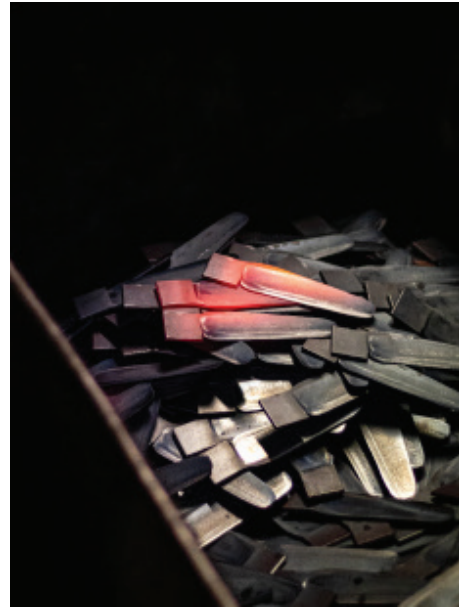

Merci de votre confiance
Thank you for your trust.

Distributed by
PARIS PROVENCE
CANADA
Prices in CDN $

514 526-6975
info@parisprovence.com
www.parisprovence.com

FORGE-DE-LAGUIOLE.COM